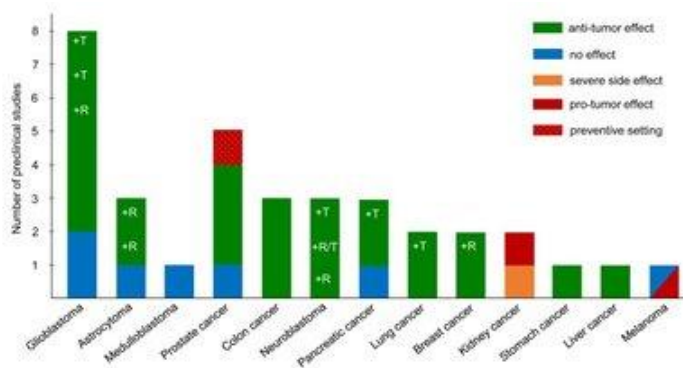

istock

2040079262

Istock.com/ttsz

Keto food pyramid

iStock.com/mountainbrothers

<https://www.ncbi.nlm.nih.gov/pmc/articles/PMC5842847/>

Daniele D. Weber, Sepideh Aminazdeh-Gohari and Barbara Kofler: Ketogenic diet in cancer therapy, *Aging* (Albany NY) 2018 Feb; 10(2): 164–165, Published online 2018 Feb 11. doi: 10.18632/aging.101382, PMCID: PMC5842847, PMID: 29443693